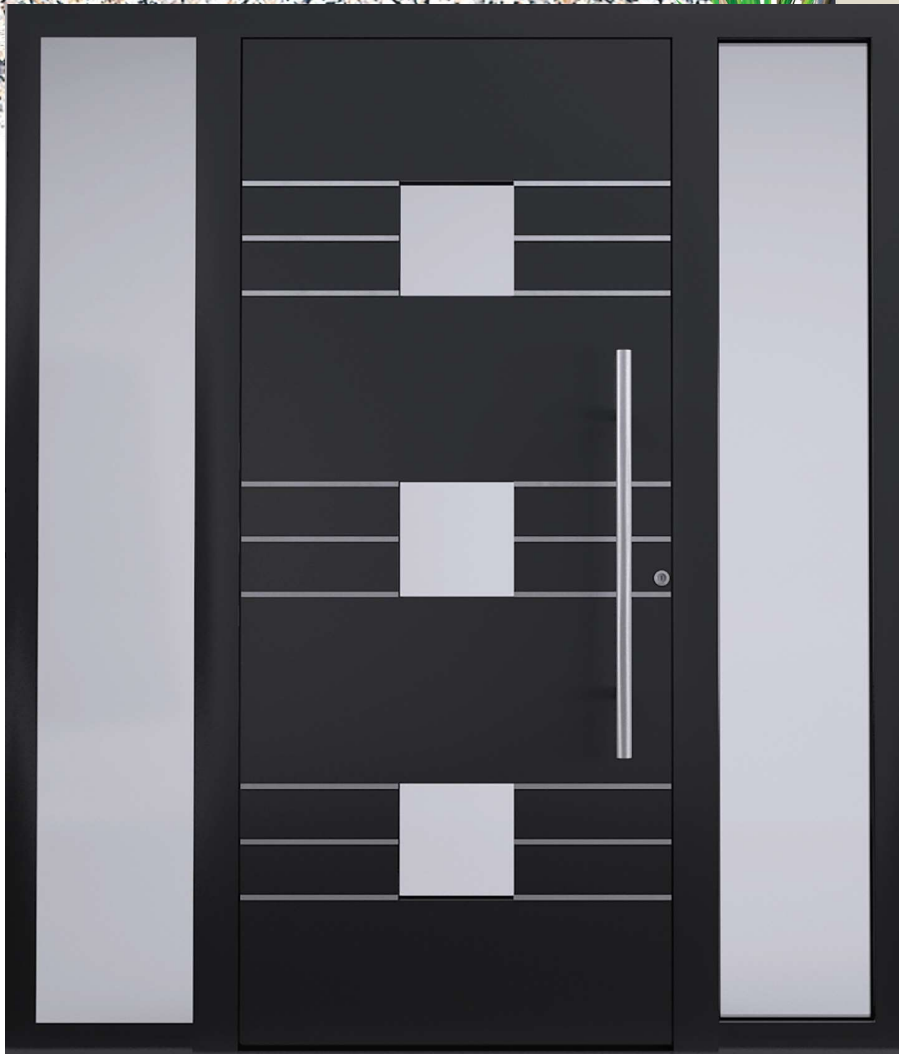

ESPECIAL

Code: 717
Color: RAL 7016 Text
Glass: Opaque Glass
External Handle: Bar/Blade